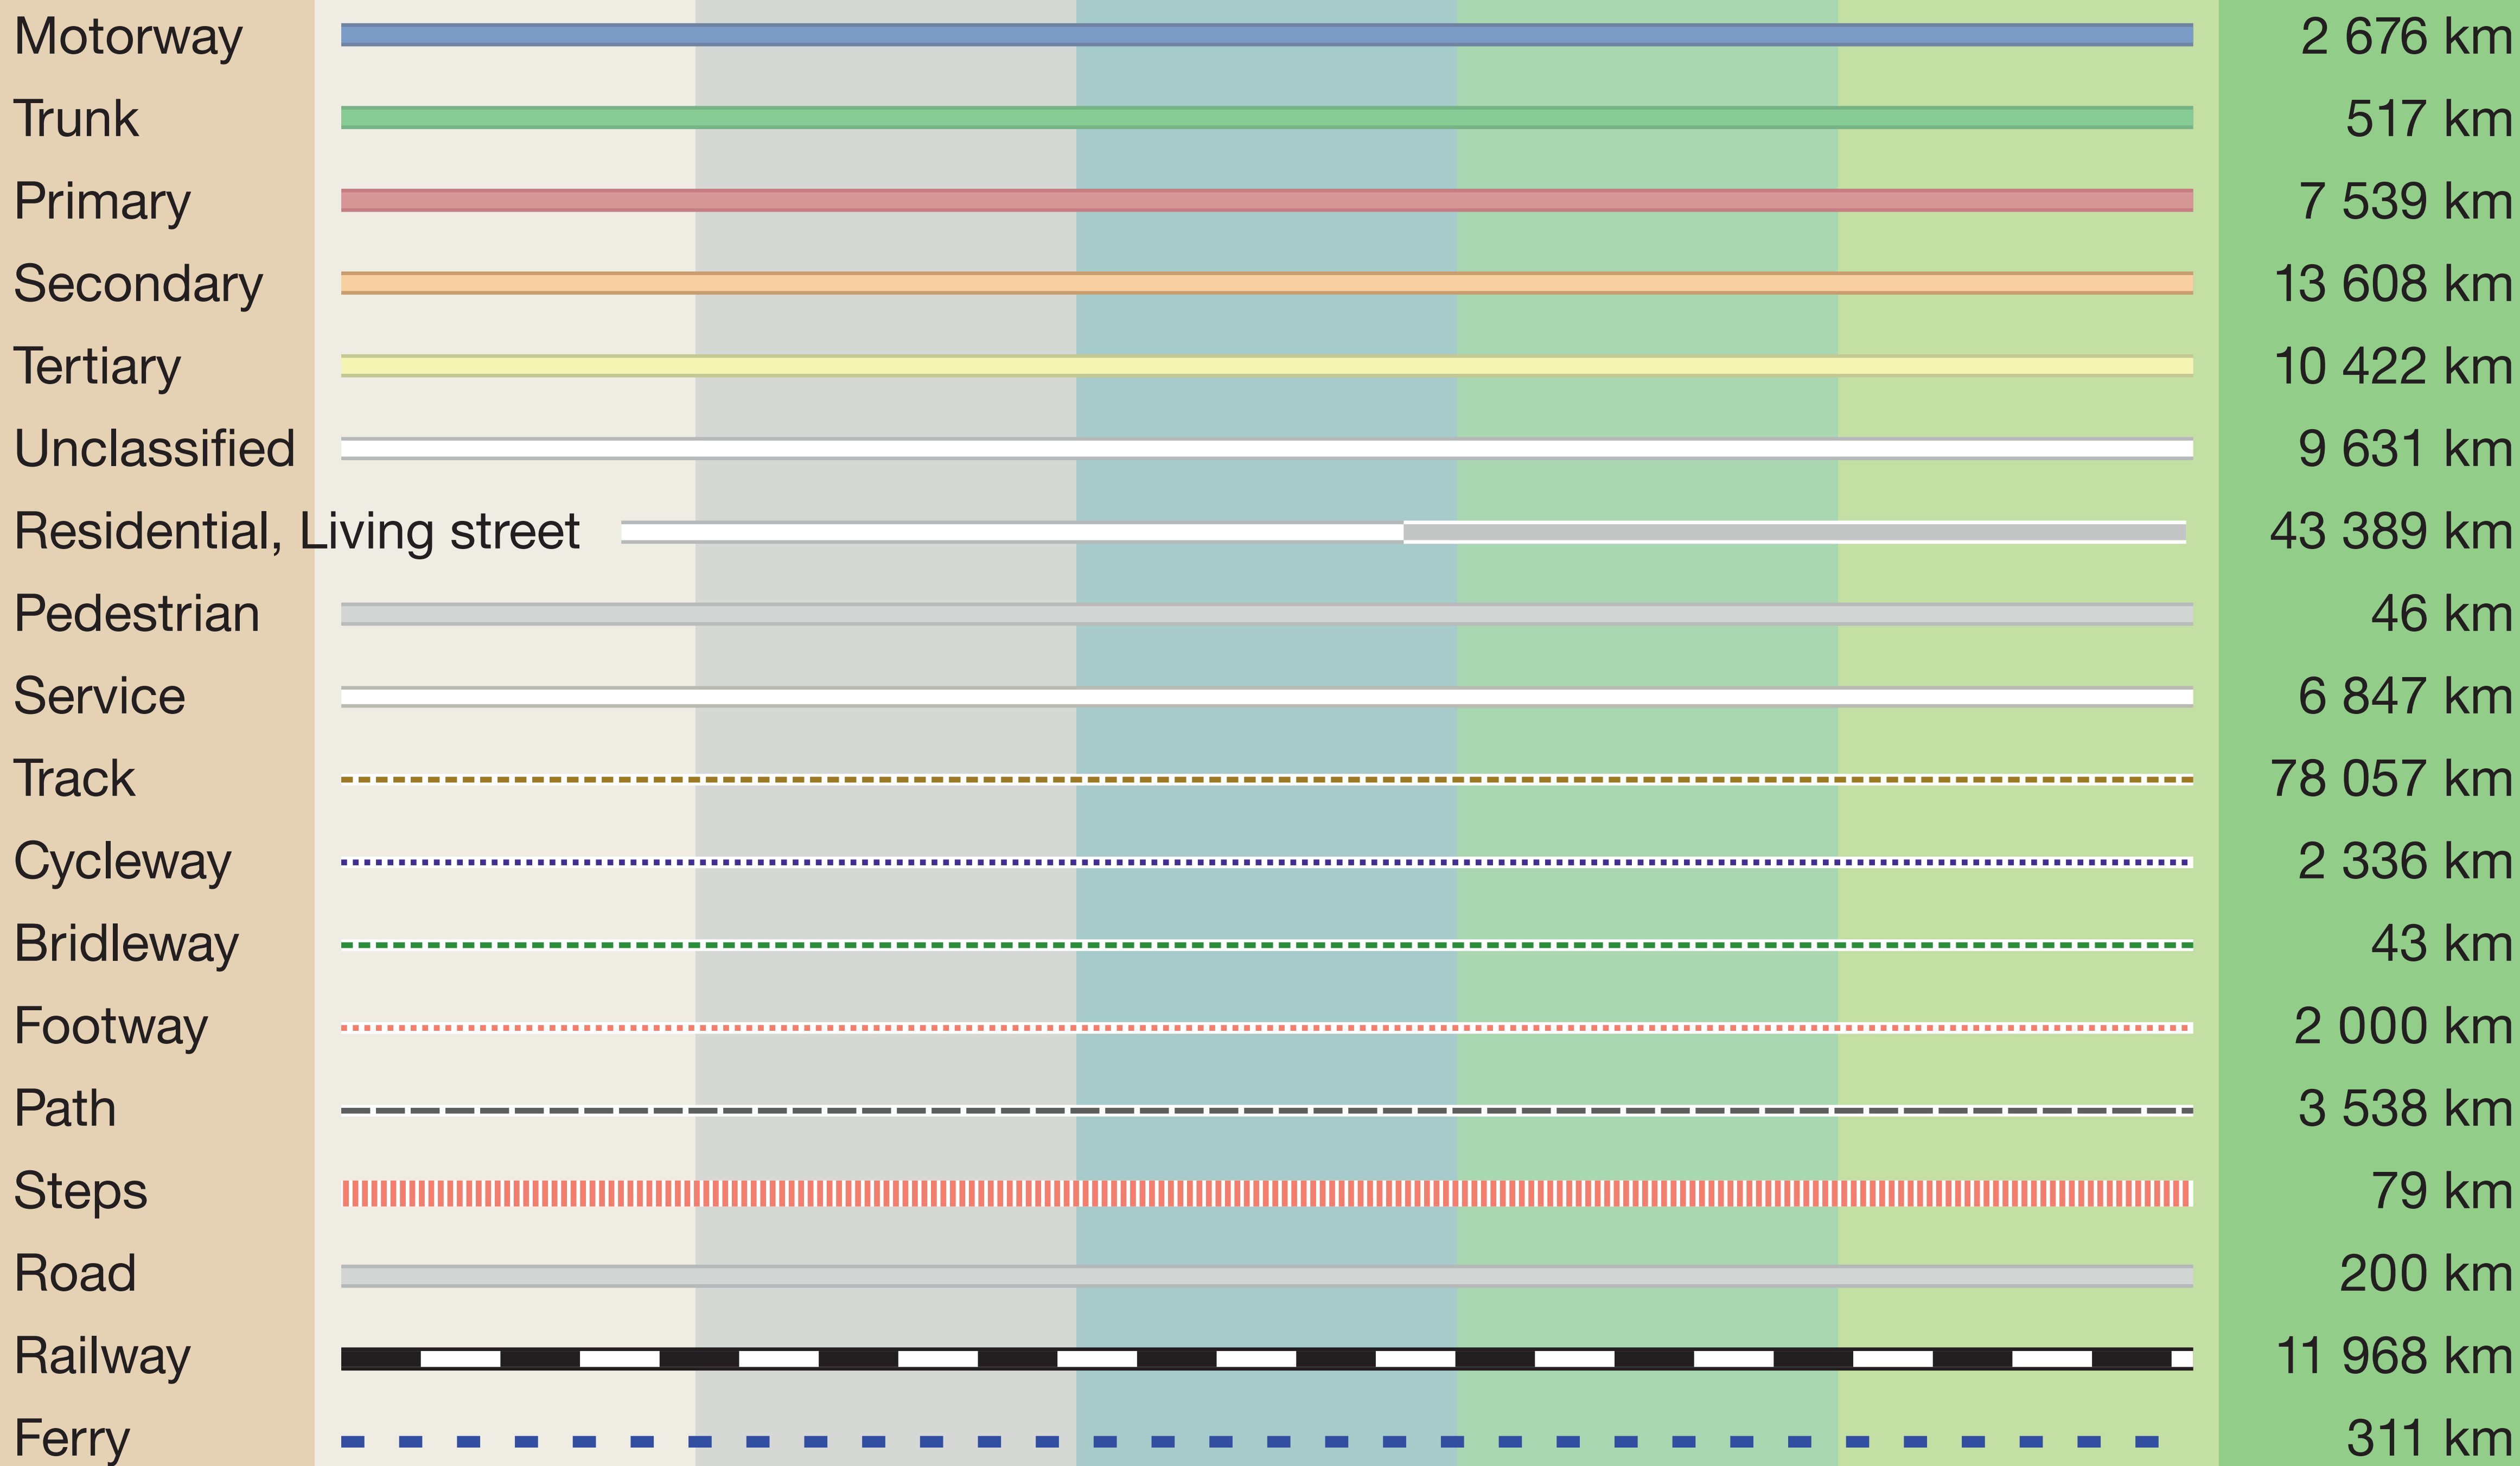

OpenStreetMap HUNGARY

Road statistics 2014. 06. 10.

193 207 km